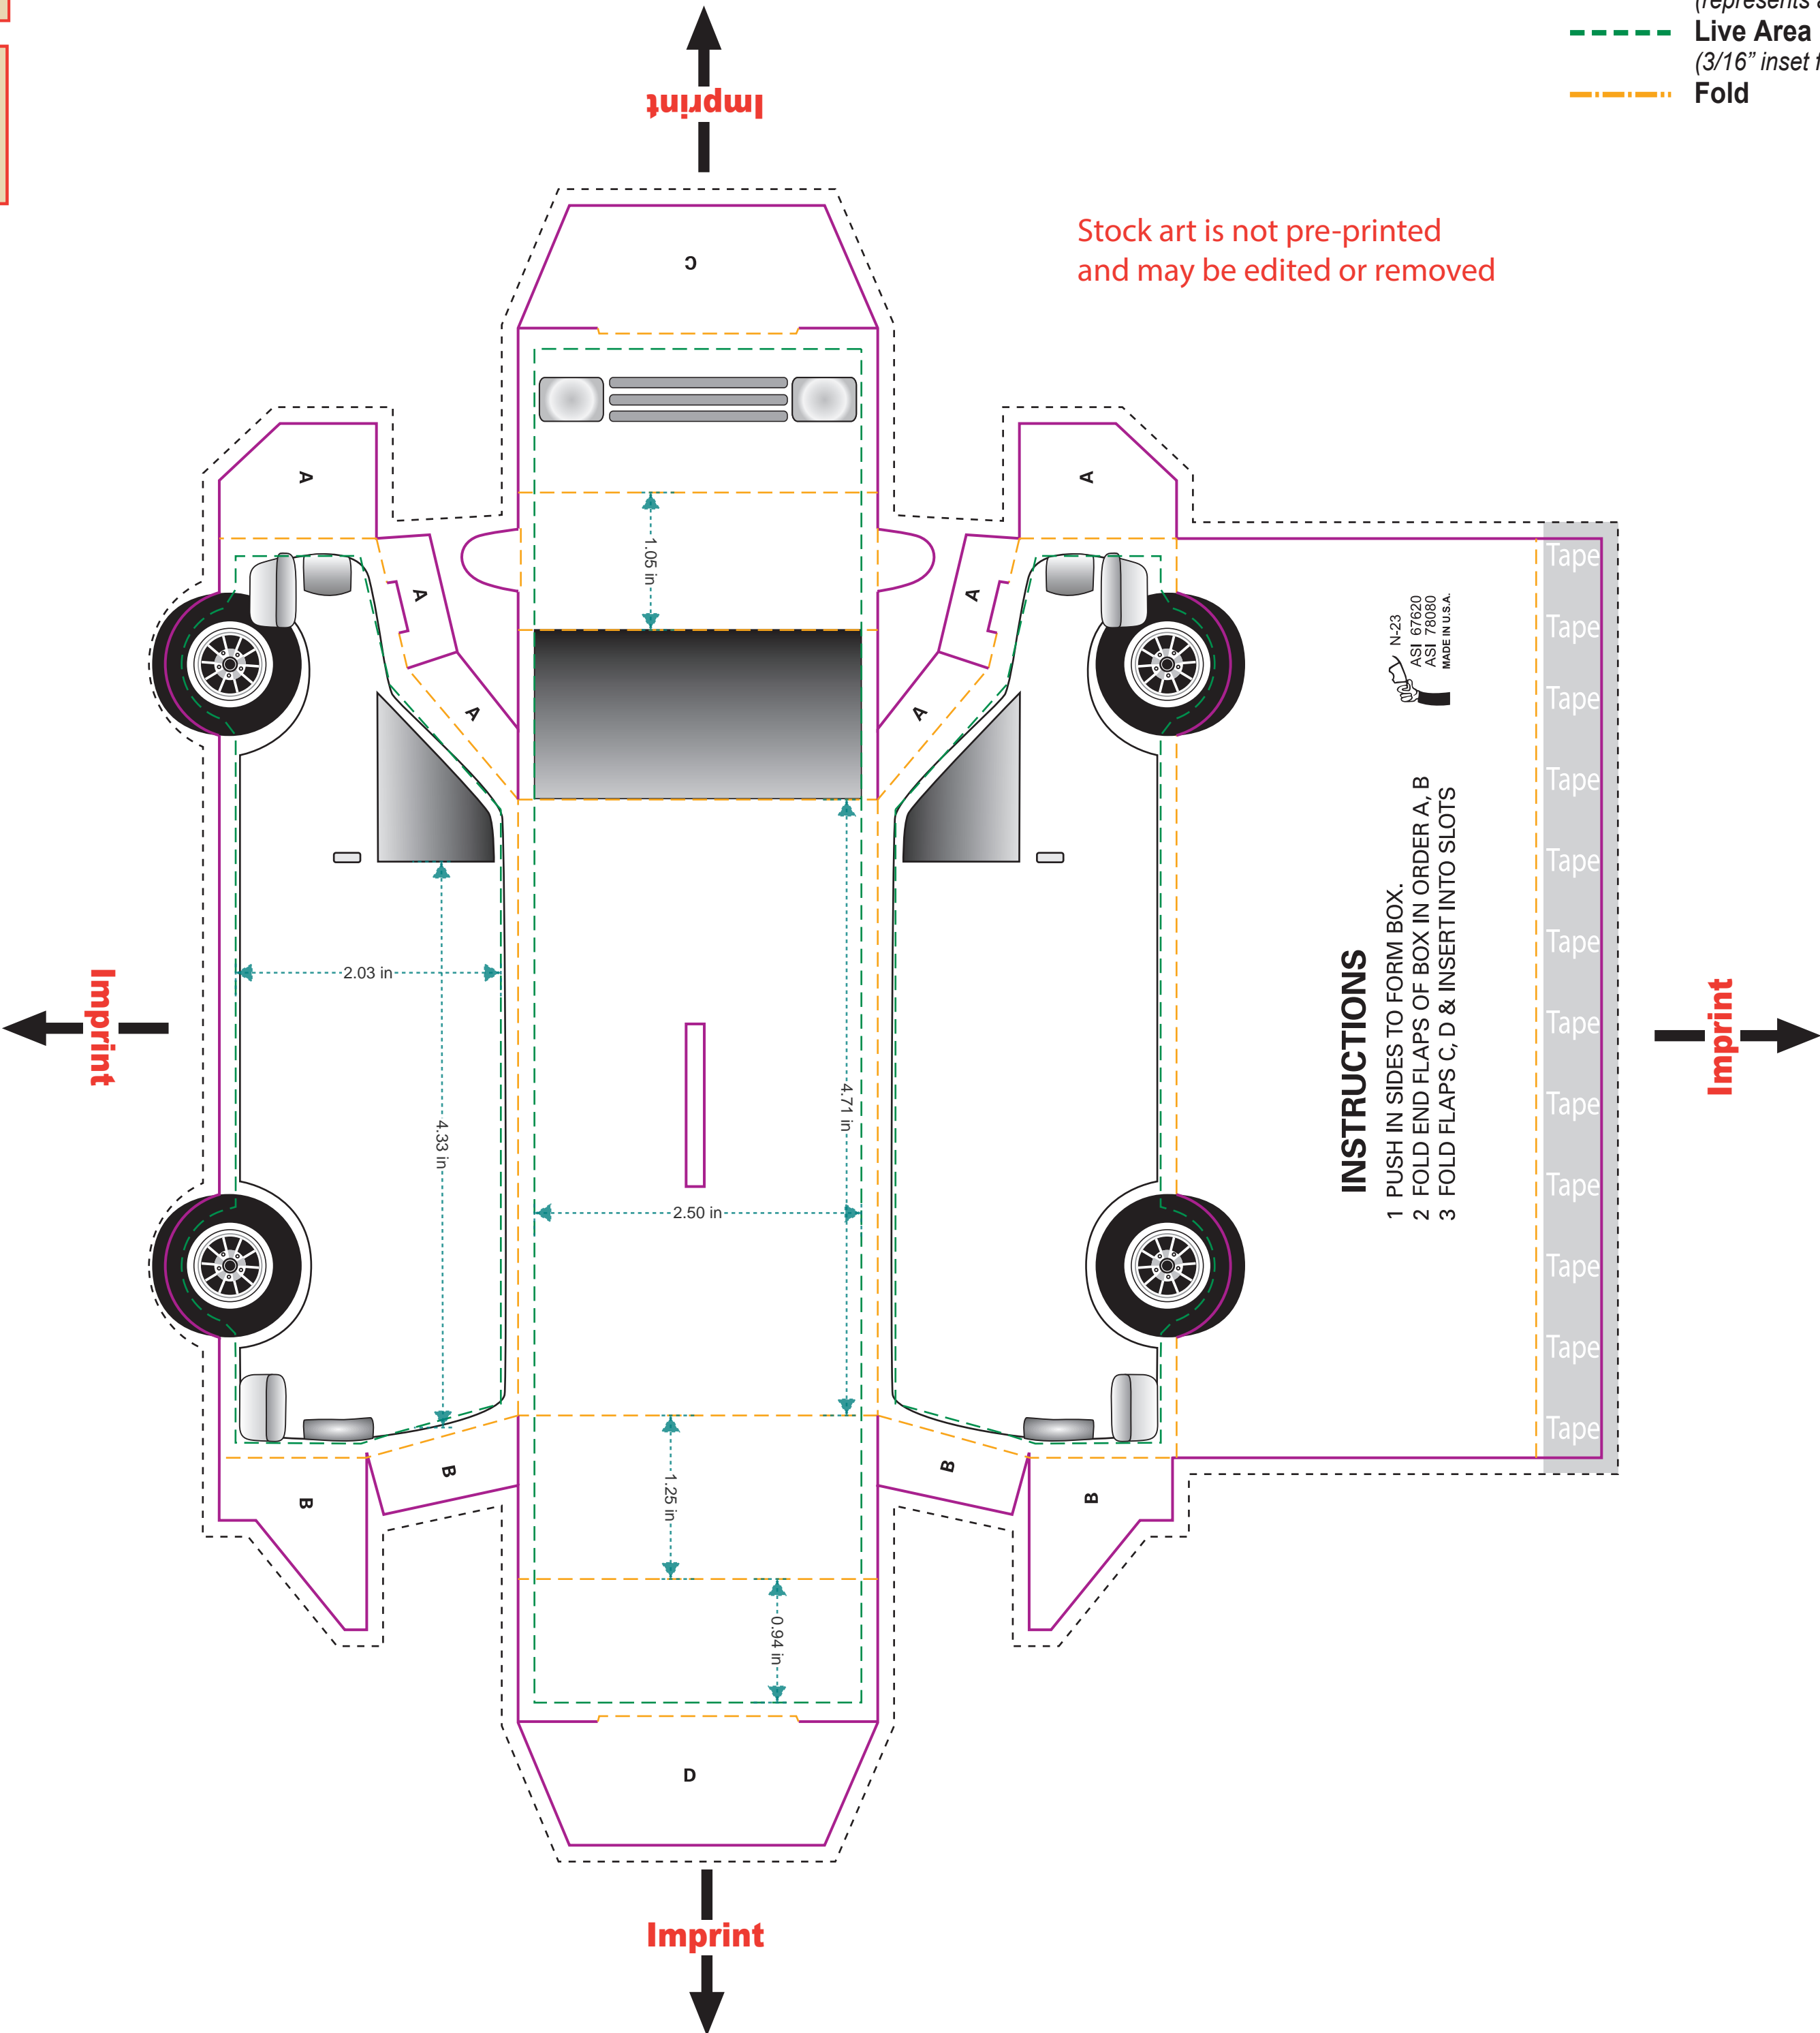

Actual size
 Width: 11 in.
 Height: 12.5 in.

Assembled size
 Width: 7 in.
 Height: 2.75 in.
 Depth: 2.75 in.

N23 Panel Van Bank

- **Bleed Line**
 (1/8" offset from Die Line)
- **Die Line**
 (represents actual cut product)
- - - - **Live Area**
 (3/16" inset from Die Line)
- - - - **Fold**

Please keep all text and graphics inside the Live Area unless the graphic element is intended to bleed. Borders, if included, should bleed outward from the Live Area.
 Please model spot colors using the Pantone solid coated Matching System
 Please submit all Fonts and Links for output with your Final Composite.